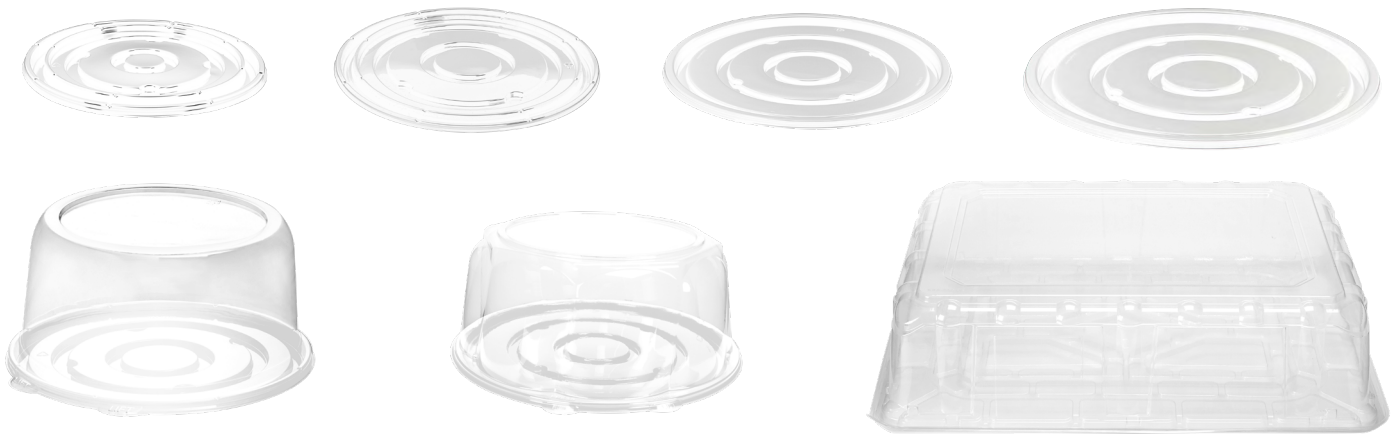

■ CakePAK™ domes and bases

CakePAK has easy to use press and lift tabs providing effortless dome seal and removal. Choose from flat base or ring base options to fit various cake creations.

PERFORMANCE FEATURES

- 9" and 10" domes and bases are made from 10% PCR content
- Patented EZ Release™ system designed for multiple dome applications
- Easy to use press and lift tabs provides effortless seal and removal
- Choose from flat base or ring base options to fit various cake creations
- Excellent clarity
- Designed to fit cake boards
- Customization options available

EASY TO STACK FOR EASY DELIVERY!

Item #	Description	Case pack	Case weight (lbs.)	Material	Case dimensions (in.) L x W x H	UCC/SCC
CKSC935CL	9" x 3.5" clear smooth dome/ring base combo	100 set	16.49	PET	20.25 x 20.25 x 19.62	106 06909 42927 9
CKSC95CL	9" x 5" clear smooth dome/ring base combo	100 set	20.82	PET	20.25 x 20.25 x 22.12	106 06909 42928 6
CKSR1035CL	10" x 3.5" clear smooth dome/ring base combo	100 set	22.22	PET	20.87 x 20.87 x 19.62	106 06909 42935 4
CKSR105CL	10" x 5" clear smooth dome/ring base combo	100 set	25.73	PET	20.87 x 20.87 x 21.12	106 06909 42934 7
CKSC1035CL	10" x 3.5" clear smooth dome/flat base combo	100 set	22.22	PET	20.87 x 20.87 x 19.62	106 06909 42931 6
CKSC105CL	10" x 5" clear smooth dome/flat base combo	100 set	25.73	PET	20.87 x 20.87 x 21.12	106 06909 42932 3
CKDP11525	11" x 5.25" clear panel dome	50	10.29	PET	12.37 x 12.37 x 18.62	106 06909 42937 8
CKBF11CL	11" clear flat base	50	6.02	PET	11.75 x 11.75 x 14.12	106 06909 42930 9
CKCP1150CL	11" x 5" clear smooth/dome/flat base combo	100 set	32.59	PET	23.25 x 12.00 x 31.87	106 06909 43007 7
CKCP1135CL	11" x 3.5" clear smooth dome/flat base combo	100 set	28.59	PET	23.25 x 12.00 x 30.37	106 06909 43006 0
CKBF13CL	13" clear flat base	25	4.11	PET	13.75 x 13.75 x 7.75	106 06909 42929 3
CKDP13575	13" x 5.75" clear panel smooth dome	25	11.33	PET	14.37 x 14.37 x 12.50	106 06909 42938 5
CKSC2015CL	20" x 15" x 5" clear lid/clear base half sheet combo	30 set	26.47	PET	16.13 x 21.13 x 25.25	106 06909 42965 1

Order Now! Call 888-962-2877 (USA) / 514-331-0207 (Canada) or your sales representative

www.novolex.com | 800-845-6051 | © December 2023 Novolex

Waddington North America | 6 Stuart Road Chelmsford, MA 01824 | 888-962-2877 - Fax: 978-256-1614
POLAR PAK | 4500 Cousens Saint-Laurent, QC H4S 1X6 | 514-331-0207 - PP-Inquiries@Novolex.com
W_BR_1354_1223