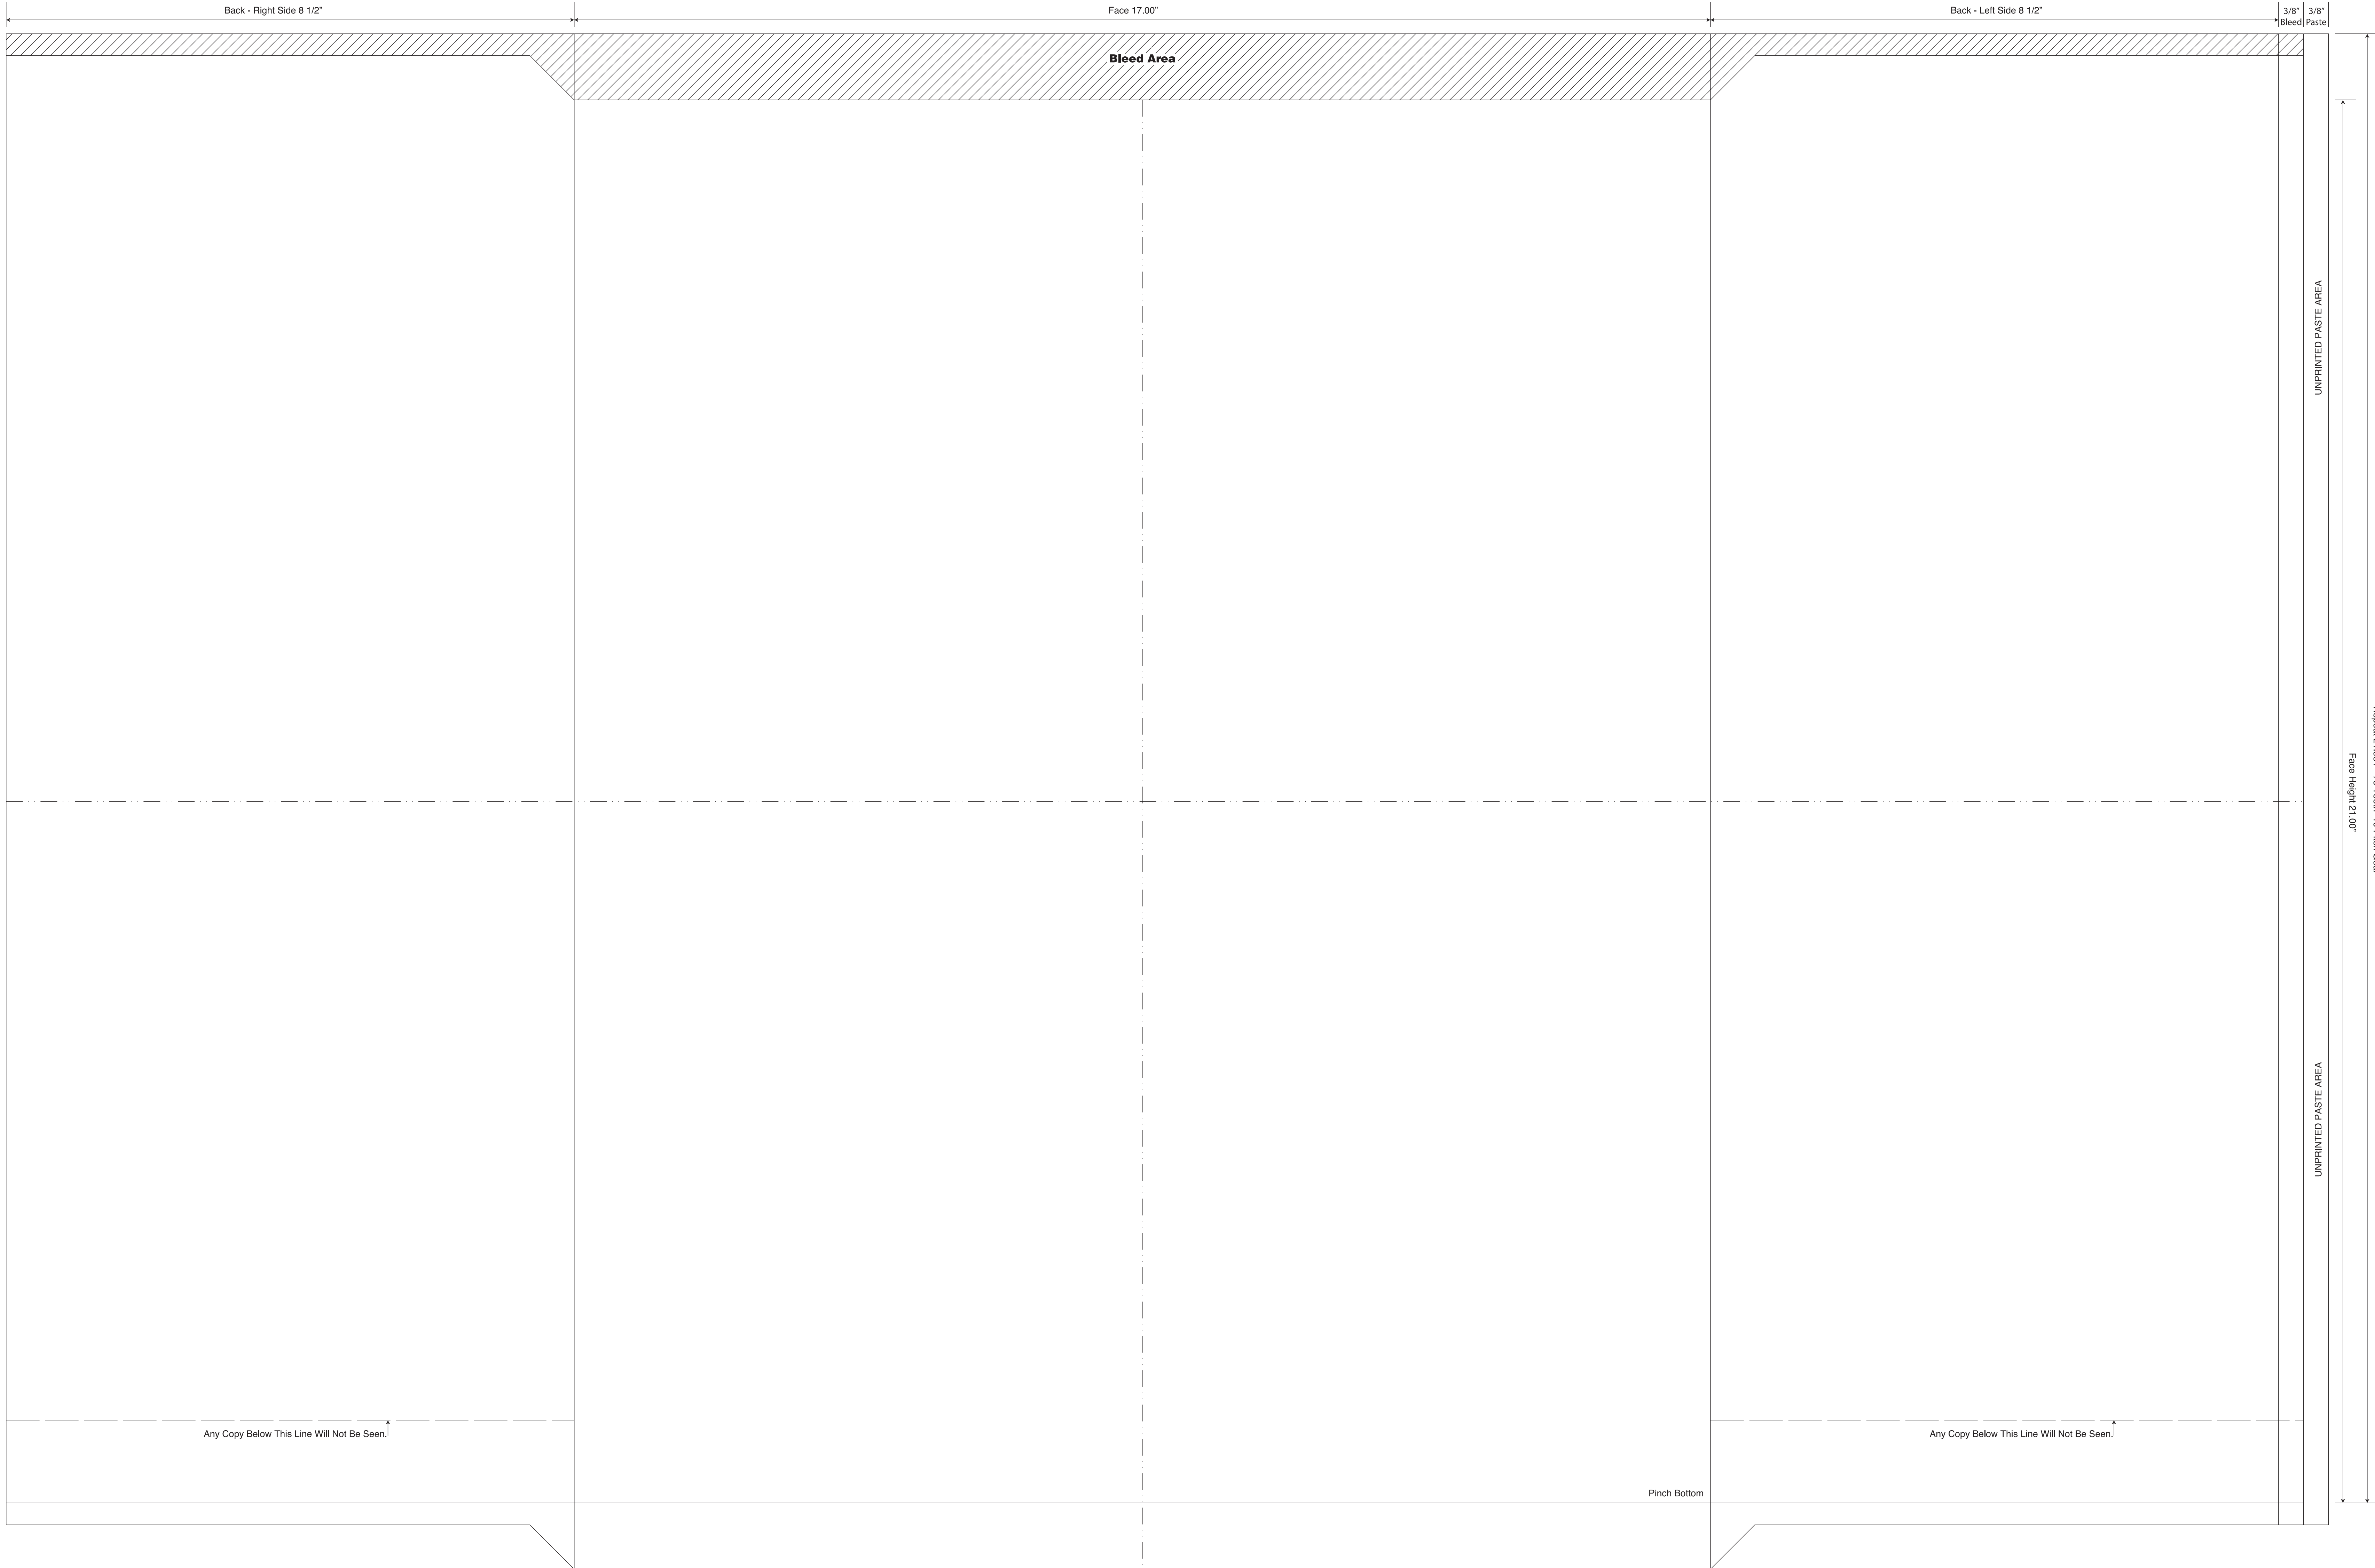

DURO BAG
A NOVOLEX BRAND
1 Duro Way
Walton, KY 41094
Duro.ArtDepartment@novolex.com
CREATED BY: B. Wallrawe
TECHNICAL:
Starting Web Width Is 34 3/4"

DESIGN GROUP:
Millinary Series
17 x 21
Center Seam
Right Over Left
DATE: 2/10/16 SCALE: FULL

No Copy Areas

Fold And Paste Lines

Bleed Lines

Center Lines